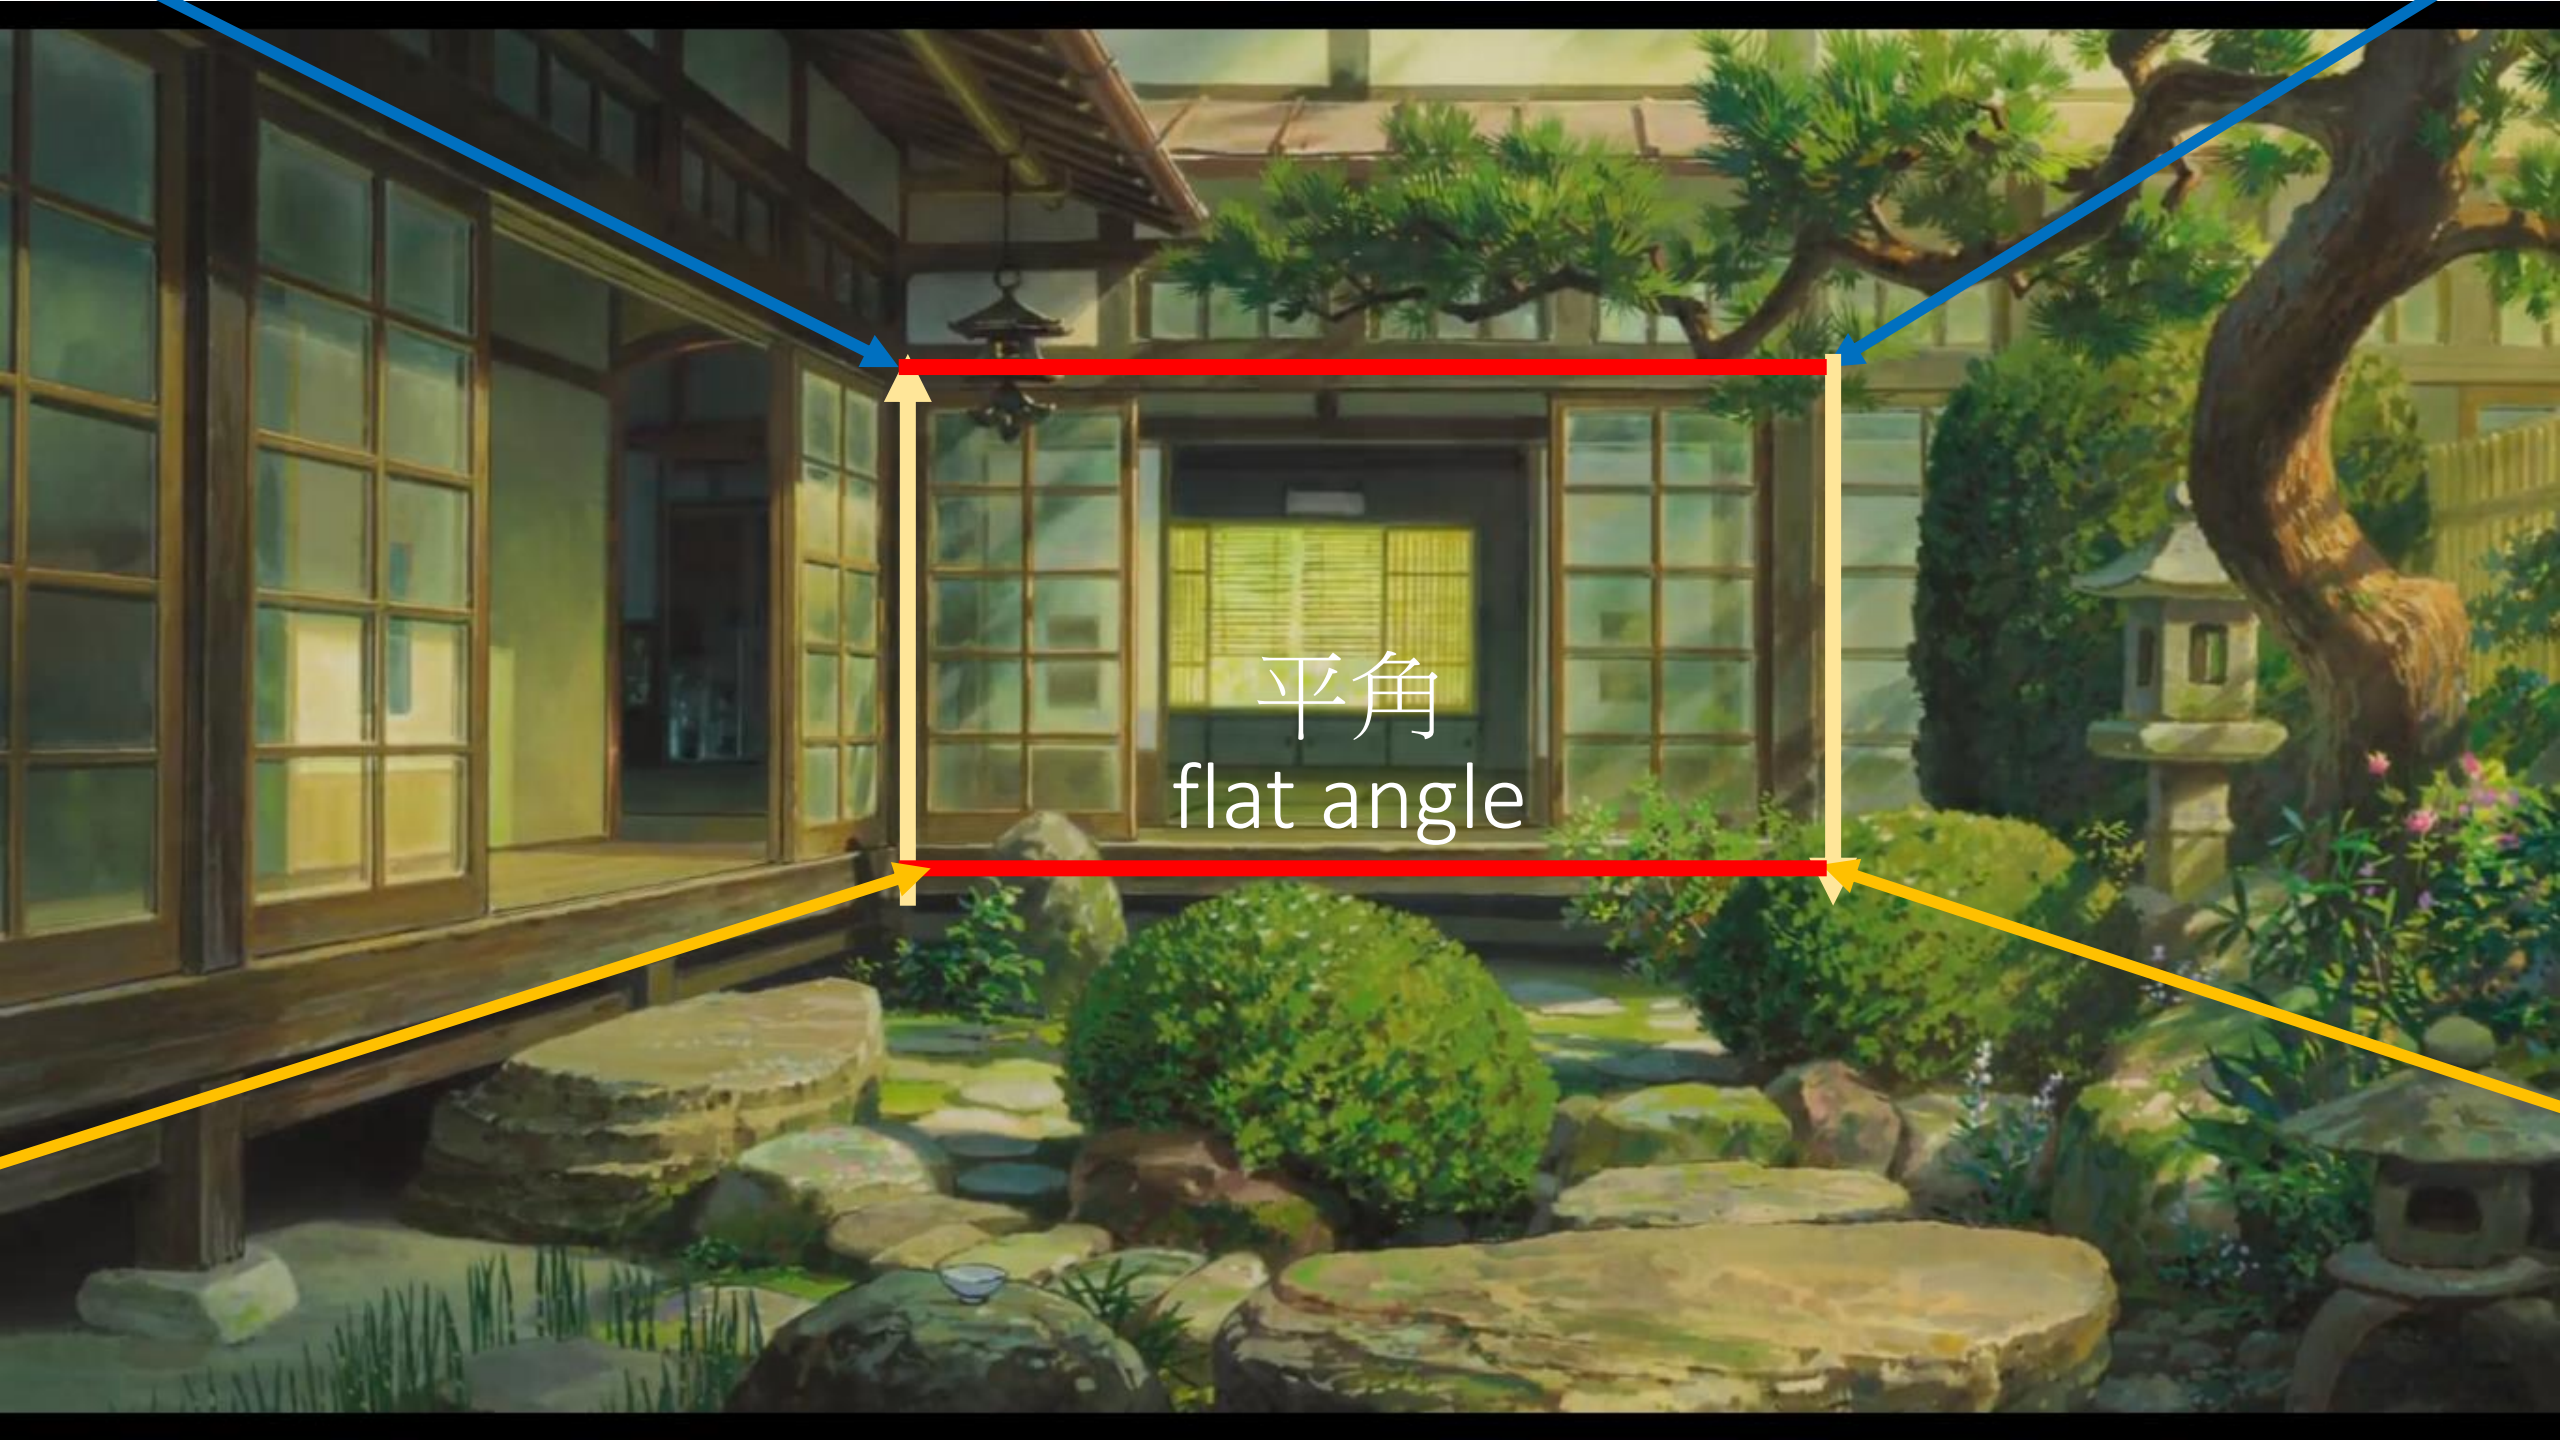

The background is a complex abstract painting composed of numerous vertical panels. Each panel features thick, expressive brushstrokes in a wide range of colors, including bright yellows, oranges, reds, blues, greens, and purples. The overall effect is one of dynamic energy and visual richness. The text is centered over this background.

俯角

angle of depression:

俯角angle of depression:

俯角angle of depression:

俯角angle of depression:

平角 flat angle

平角
flat angle

平角
flat angle

**Something a Very Very
Long Way Away**

單點立體透視法

One-point stereoscopic perspective

單點立體透視法
One-point stereoscopic perspective

單點立體透視法

One-point stereoscopic perspective

前景prospect、中景center、後景background:

全國學生美展高年級得獎作品