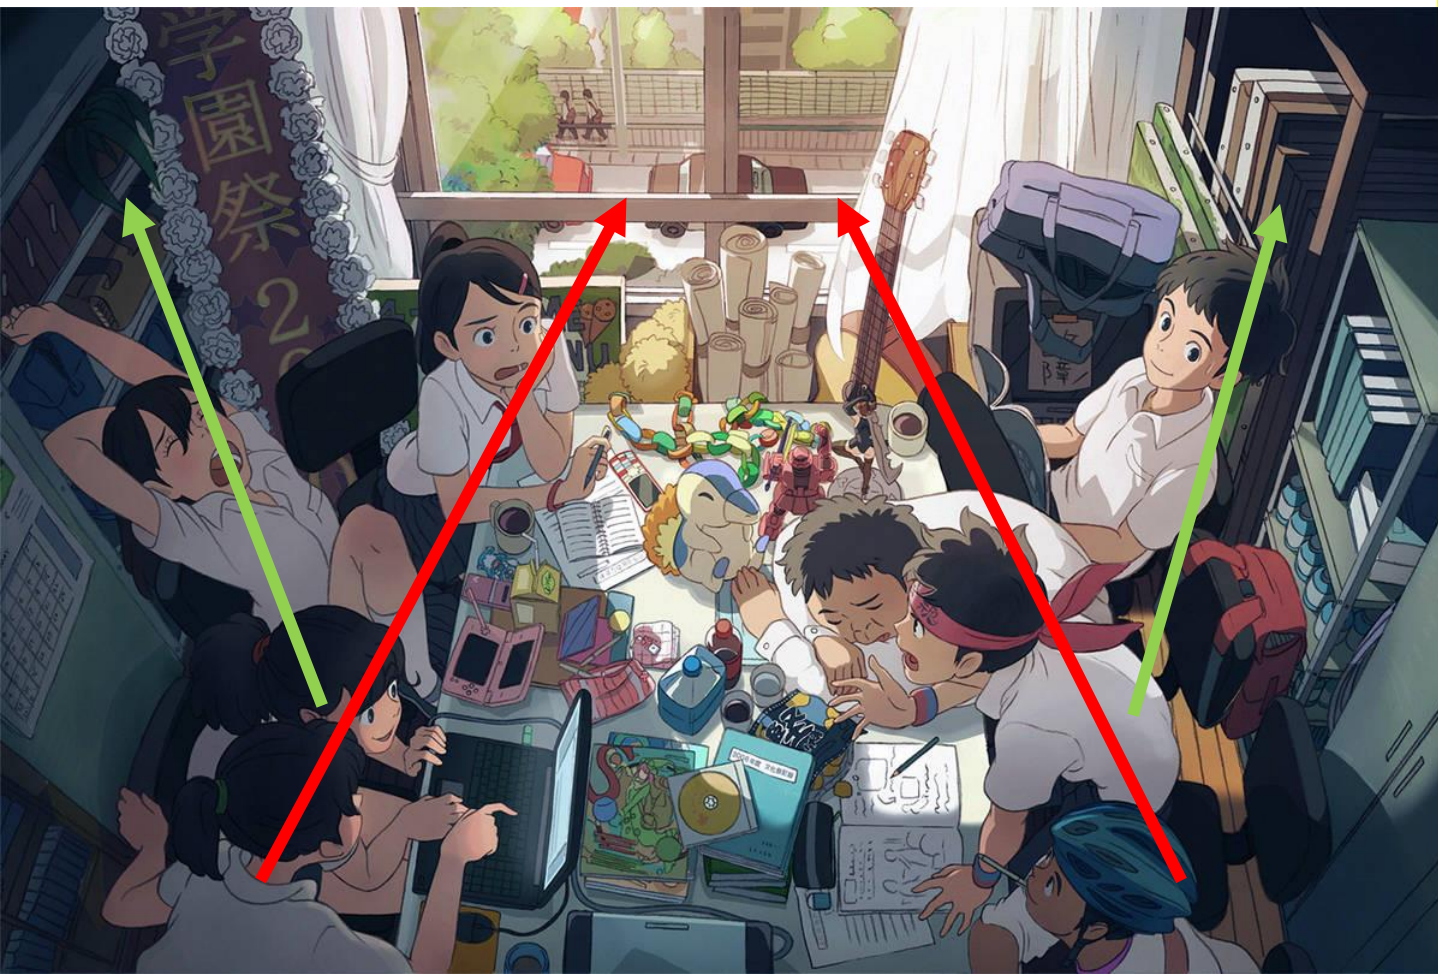

The background features a collage of three images: a city skyline with a sunburst effect, a crowd of people, and a bridge. The text is centered over this collage.

What is different?
有什麼不同嗎

Describe the pictures.
描述照片

The background is a complex abstract painting composed of numerous vertical panels. Each panel features thick, expressive brushstrokes in a wide range of colors, including bright yellows, oranges, reds, blues, greens, and purples. The overall effect is one of dynamic energy and visual richness. The text is centered over this background.

構圖

COMPOSITION

人的視角 Human Perspective:

台展三少年巡迴展

構圖分析

高遠

平遠

深遠