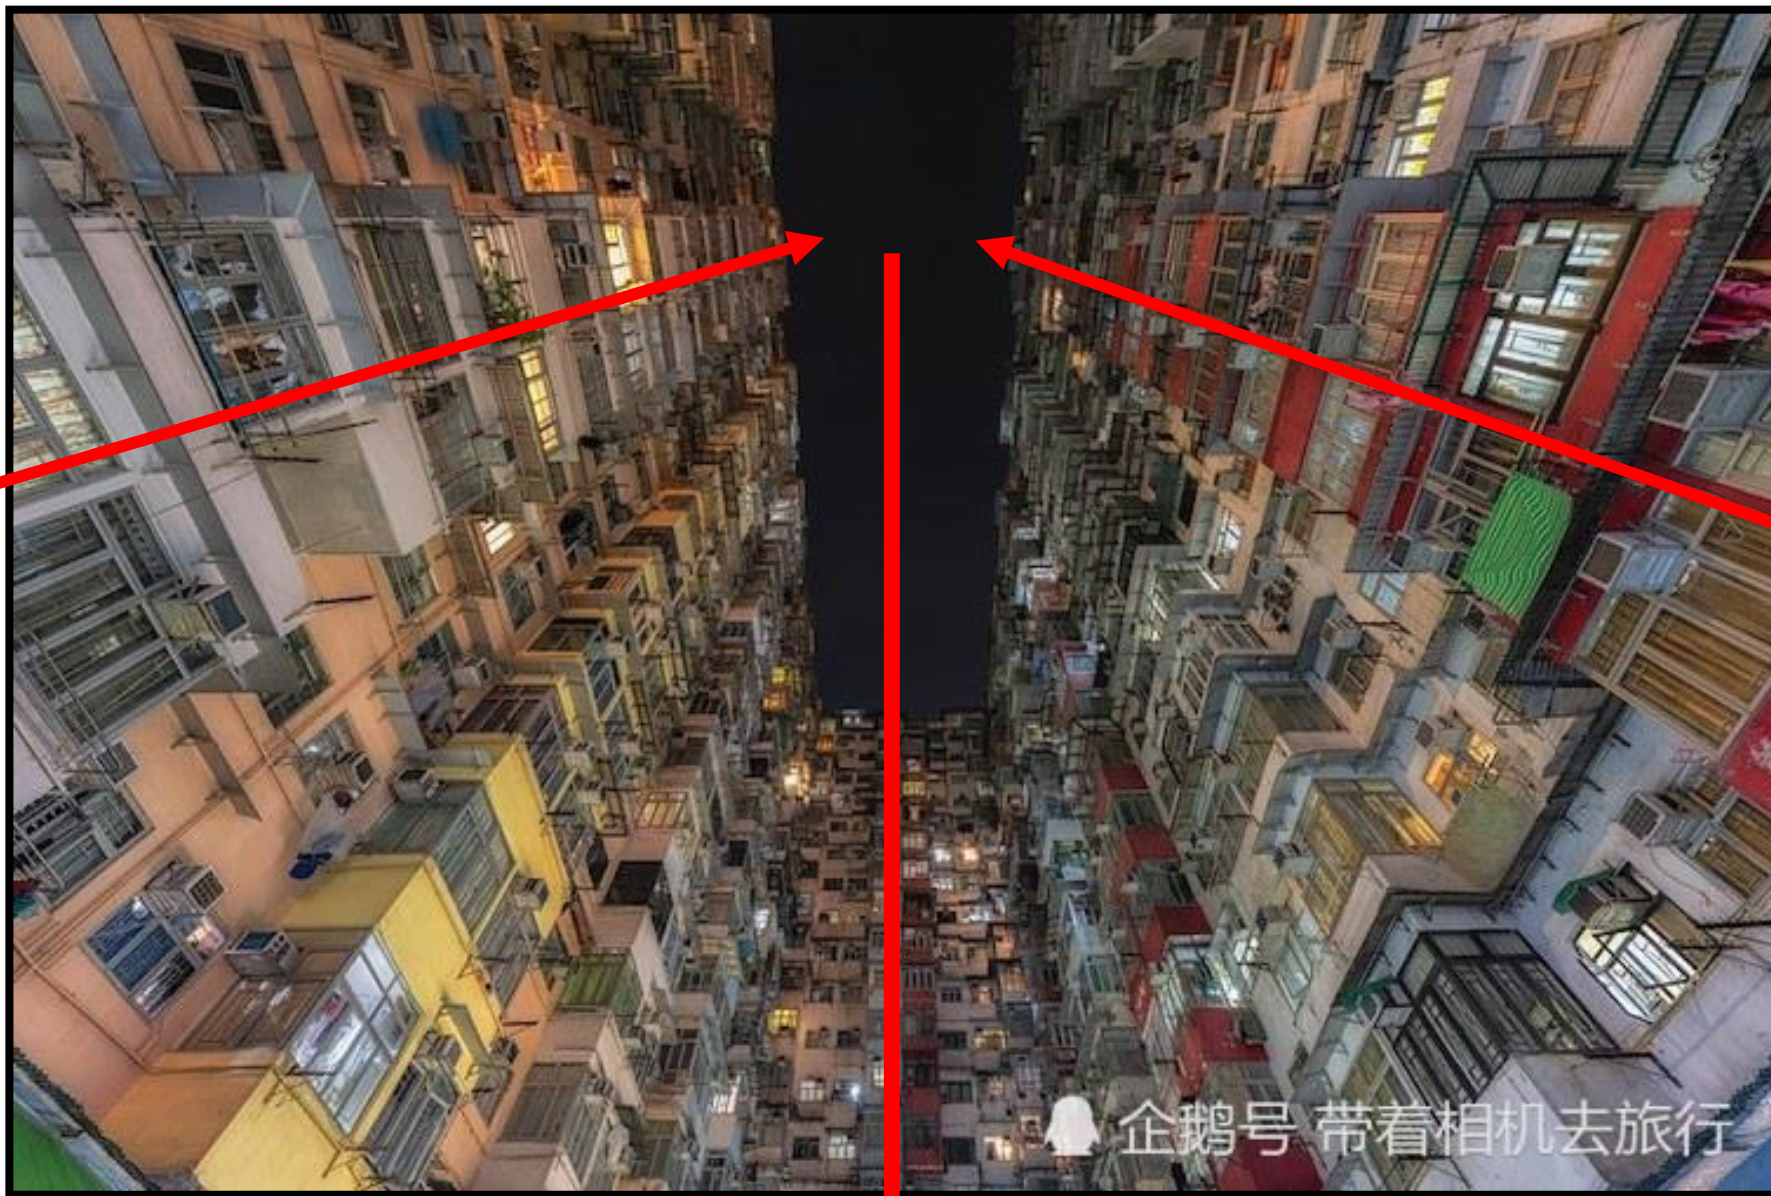

仰角elevation angle :